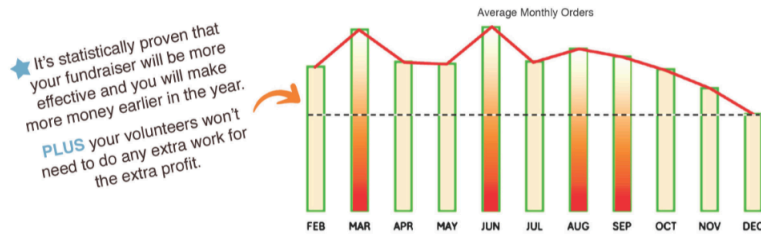

Order Your Coordinator's Kit

Best Time to Fundraise

Planning ahead really does pay off. Schools and centres that run their projects in Term 3 raise on average **67.4% more** in *August* and **59.7% more** in *September*, compared to those that wait until December. Getting started early means more time to promote, more sales and less stress plus you'll beat the end-of-year rush.

.... you can make more money for the same effort in Term 1, 2 or 3.

We crunched the numbers and they don't lie, statistics show that you will get more orders if you get in early and avoid the pre-Christmas busyness & limited family funds.